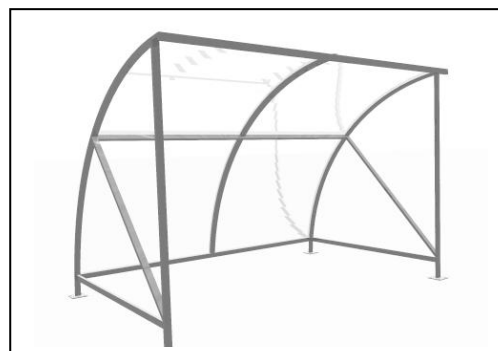

Description: 8 Person Capacity Smoking Shelter

Price: £ 796.00 plus Vat

Total Price including Vat £ 955.20

Side Panels option Kit £ 252.00 plus Vat Total for side panel kit including vat £ 302.40

LEAD TIME EX STOCK 4 TO 5 DAYS

Carriage: Free UK Mainland delivery (other destinations please telephone for a quote)

Product information: The Smoking Shelters are made with a mild steel frame and are Plate Mounted Bolt down. The Smoking Shelter is very easy to assemble and is delivered flat pack. The Smoking shelter is lightweight yet robust and being galvanised will give maximum protection from rust for many years. This size Smoking shelter and will comfortably accommodate 8 adults. The assembly is very straight forward. The shelters are available in Galvanised finish only however if you want a painted shelter, simply assemble the frame and paint it to the desired colour (leave it to dry) and then fit the sheeting. To hand paint a shelter will only take about 45 minutes.

The Smoking Shelter is supplied with PET Clear view back panels giving a light area to smoke in while at the same time ensuring that users have all round visibility, in addition for user's security cameras can be trained on the shelter.