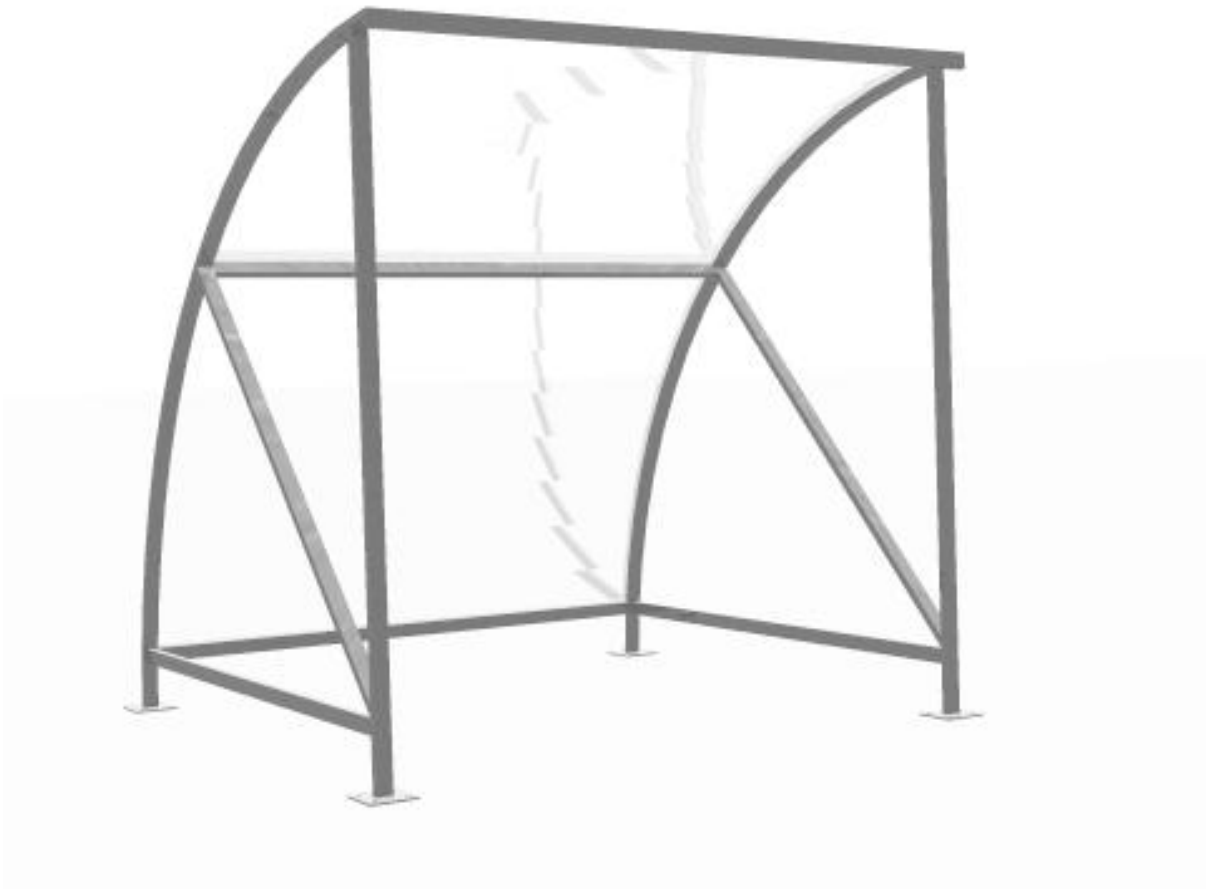

Product Code USP/SM6/6P