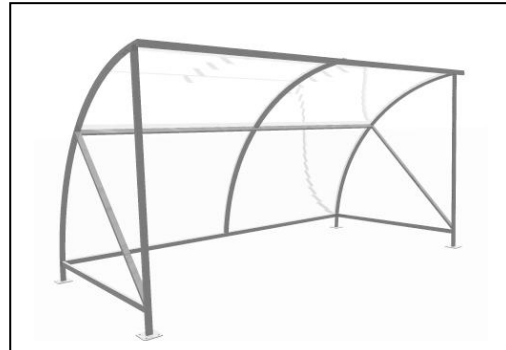

3 D Lee Moor Business Park
Rennington, Alnwick
NE66 3RL

Tel 01665577022
Fax 01665577901

SMOKING SHELTER RANGE

Product Name: Urban Smoking Shelter

Product Code: USP/SM10/10P

Size: 3500 mm Long x 2040 mm Wide x 2100 mm High

Description: 10 Person Capacity Smoking Shelter

Price: £ 859.00 plus Vat

Total Price including Vat £ 1030.80

Side Panels option Kit £ 252.00 plus Vat Total for side panel kit including vat £ 302.40

LEAD TIME EX STOCK 4 TO 5 DAYS

Carriage: Free UK Mainland delivery (other destinations please telephone for a quote)

Product information: The Smoking Shelters are made with a mild steel frame and are Plate Mounted Bolt down. The Smoking Shelter is very easy to assemble and is delivered flat pack. The Smoking shelter is lightweight yet robust and being galvanised will give maximum protection from rust for many years. This is a full size shelter and will comfortably accommodate 10 adults. The assembly is very straight forward. The shelters are available in Galvanised finish only however if you want a painted shelter, simply assemble the frame and paint it to the desired colour (leave it to dry) and then fit the sheeting. To hand paint a shelter will only take about 45 minutes.

The Smoking Shelter is supplied with PET Clear view back panels giving a light area to smoke in while at the same time ensuring that users have all round visibility, in addition for user's security cameras can be trained on the shelter.