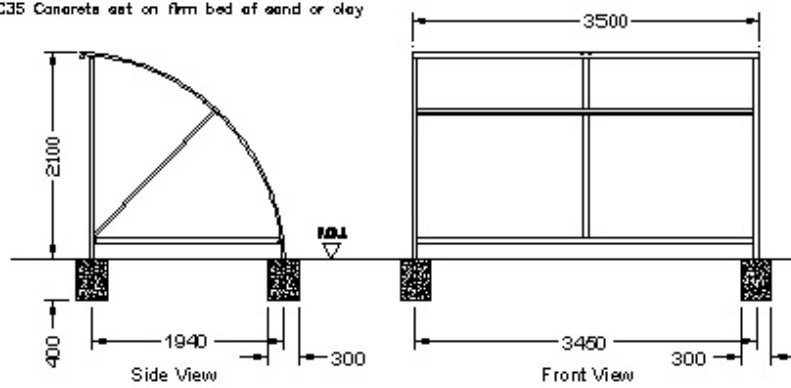

Pads Foundations:

C35 Concrete set on firm bed of sand or clay