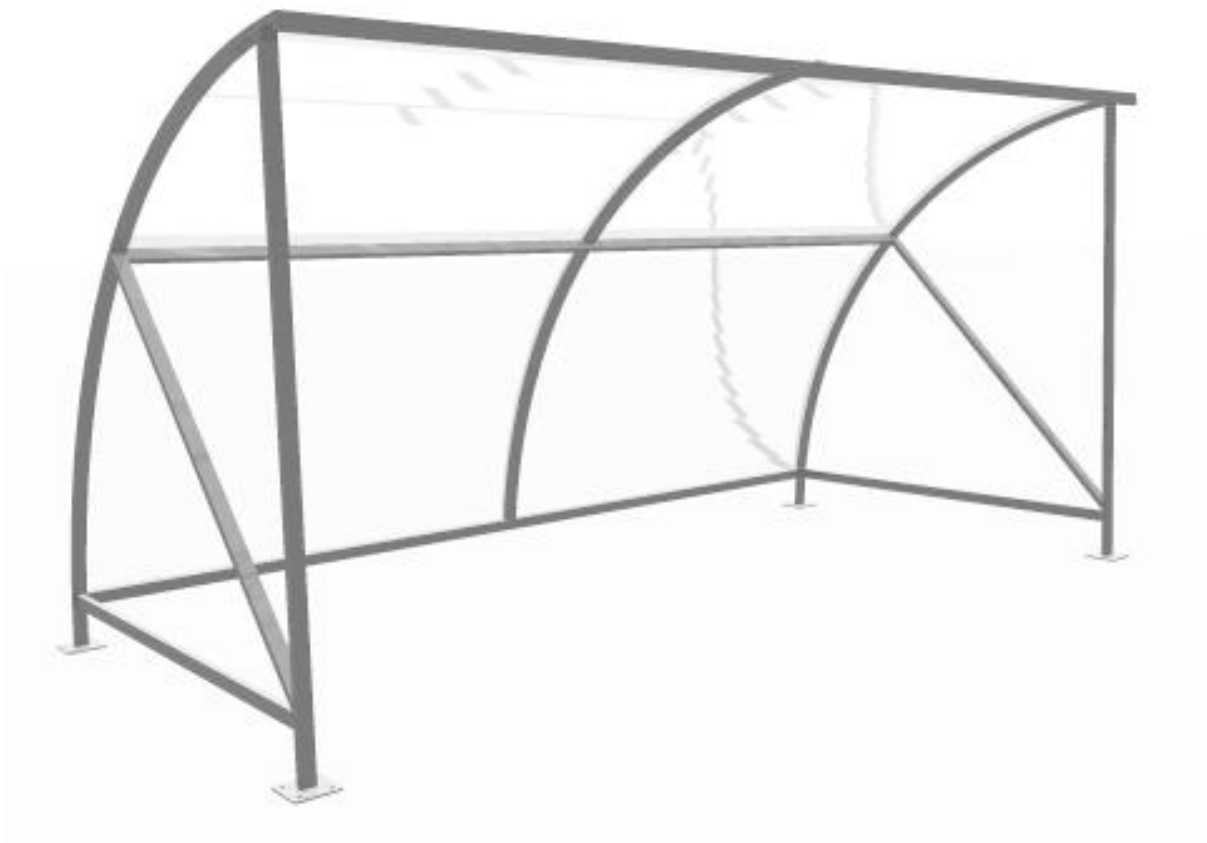

Carriage: Free UK Mainland delivery (other destinations please telephone for a quote)

Product information: The Smoking Shelters are made with a mild steel frame and are Plate Mounted Bolt down. The Smoking Shelter is very easy to assemble and is delivered flat pack. The Smoking shelter is lightweight yet robust and being galvanised will give maximum protection from rust for many years. This is a full size shelter and will comfortably accommodate 10 adults. The assembly is very straight forward. The shelters are available in Galvanised finish only however if you want a painted shelter, simply assemble the frame and paint it to the desired colour (leave it to dry) and then fit the sheeting. To hand paint a shelter will only take about 45 minutes.

The Smoking Shelter is supplied with PET Clear view back panels giving a light area to smoke in while at the same time ensuring that users have all round visibility, in addition for user's security cameras can be trained on the shelter.

Pads Foundations:

C35 Concrete set on firm bed of sand or clay

Plinth Foundations:

C35 Concrete set on firm bed of sand or clay

Product Code USP/SM10/10P