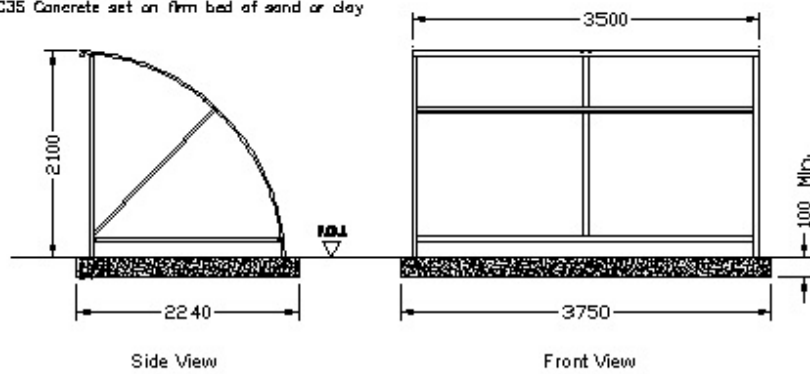

Plinth Foundations:

C35 Concrete set on firm bed of sand or clay