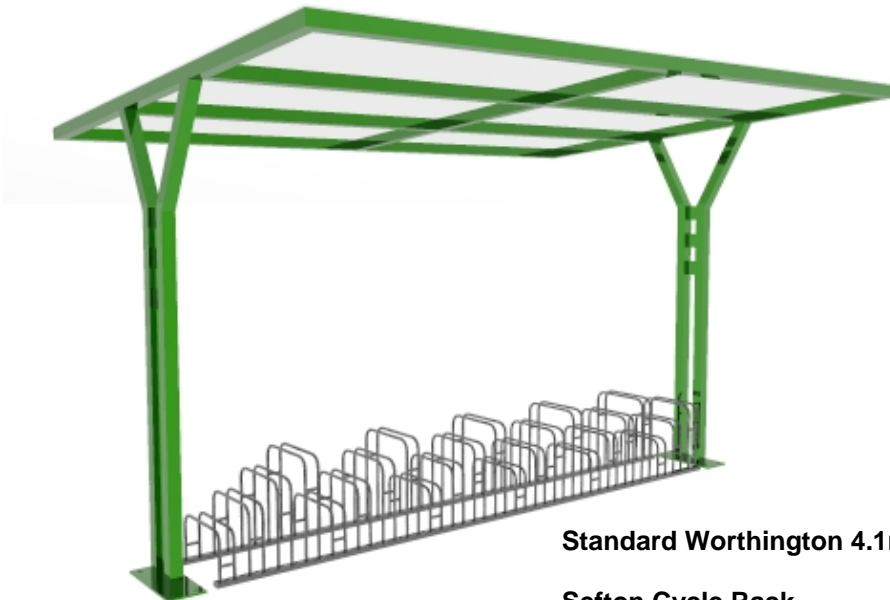

Worthington

Standard Worthington 4.1m

**Sefton Cycle Rack
23 Cycles in 4metres!**

The Worthington Cycle Shelter is large enough to cover Double side cycle stands with it's 3m deep canopy.

Shown above 4100mm long with Urbanfab Sefton "Max" type rack accommodating 23 cycles.

This combination maximises cycle parking allocations where space is at a premium.

Mild Steel to BS 1449. Available in various lengths from 3000mm to 5000mm.

Galvanised to BSEN ISO 1461 (1999)

Polyester Powder Coated 40-60 micron.

Mounting options: Plate mounted or Root mounted