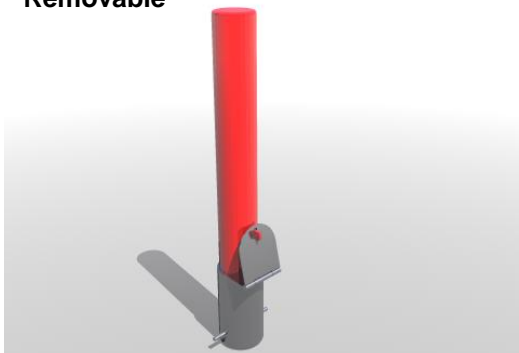

Yeoman

Static

The Yeoman range features One recessed 70mm wide band.
Optional adhesive reflector strip or painted band.

Mild Steel to BS 1449. Available in various diameters from 114mm to 193mm.
Hot dipped galvanised to BSEN ISO 1461 (1999)
Polyester Powder Coated 40-60 micron.

Mounting options: Static, Removable or Telescopic (Swing Lock)

Model	Name	Mounting	Dia 'A'	Galvanised	PPC	Dome Top	Data Sheet
USP033	YEOMAN	Static	114mm	Yes	Option	Option	USP033.PDF
USP034	YEOMAN	Static	139mm	Yes	Option	Option	USP034.PDF
USP035	YEOMAN	Static	168mm	Yes	Option	Option	USP035.PDF
USP036	YEOMAN	Static	193mm	Yes	Option	Option	USP036.PDF
USP037	YEOMAN	Removable	114mm	Yes	Option	Option	USP037.PDF
USP038	YEOMAN	Removable	139mm	Yes	Option	Option	USP038.PDF
USP039	YEOMAN	Telescopic	90mm	Yes	Option	N/A	USP039.PDF
USP040	YEOMAN	Telescopic	114mm	Yes	Option	N/A	USP040.PDF

Removable

Telescopic
(Swing Lock)