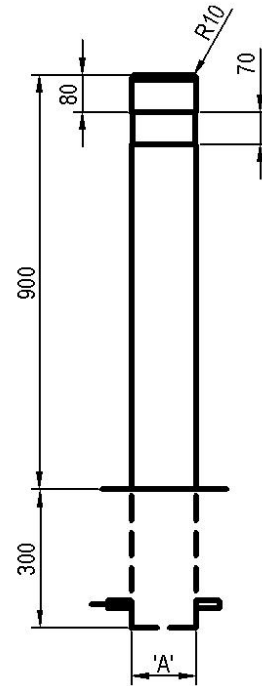

Yeoman

Static

The Yeoman range features One recessed 70mm wide band.
Optional adhesive reflector strip or painted band.

Mild Steel to BS 1449. Available in various diameters from 114mm to 193mm.
Hot dipped galvanised to BSEN ISO 1461 (1999)
Polyester Powder Coated 40-60 micron.

Mounting options: Static, Removable or Telescopic (Swing Lock)

Model	Name	Mounting	Dia 'A'	Galvanised	PPC	Dome Top	Data Sheet
USP033	YEOMAN	Static	114mm	Yes	Option	Option	USP033.PDF
USP034	YEOMAN	Static	139mm	Yes	Option	Option	USP034.PDF
USP035	YEOMAN	Static	168mm	Yes	Option	Option	USP035.PDF
USP036	YEOMAN	Static	193mm	Yes	Option	Option	USP036.PDF
USP037	YEOMAN	Removable	114mm	Yes	Option	Option	USP037.PDF
USP038	YEOMAN	Removable	139mm	Yes	Option	Option	USP038.PDF
USP039	YEOMAN	Telescopic	90mm	Yes	Option	N/A	USP039.PDF
USP040	YEOMAN	Telescopic	114mm	Yes	Option	N/A	USP040.PDF

Removable

Telescopic
(Swing Lock)