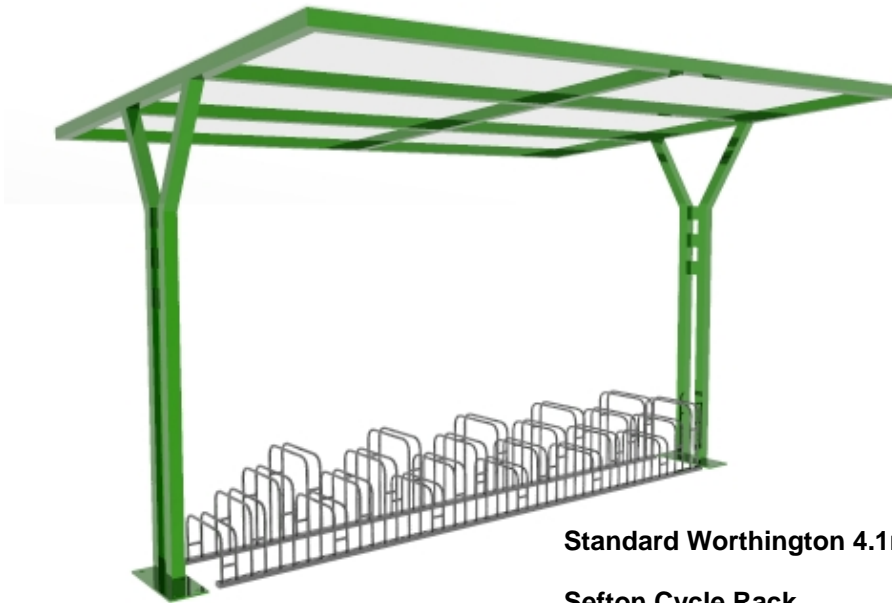

Worthington

Standard Worthington 4.1m

**Sefton Cycle Rack
23 Cycles in 4metres!**

The Worthington Cycle Shelter is large enough to cover Double side cycle stands with it's 3m deep canopy.

Shown above 4100mm long with Urbanfab Sefton "Max" type rack accommodating 23 cycles.

This combination maximises cycle parking allocations where space is at a premium.

Mild Steel to BS 1449. Available in various lengths from 3000mm to 5000mm.

Galvanised to BSEN ISO 1461 (1999)

Polyester Powder Coated 40-60 micron.

Mounting options: Plate mounted or Root mounted