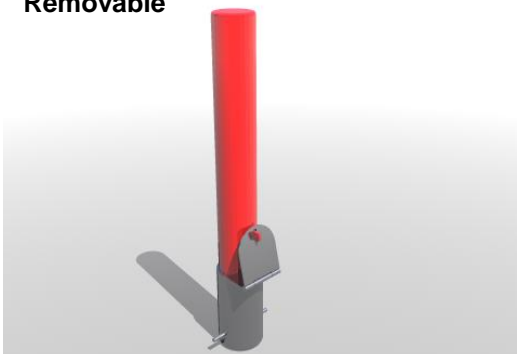

Type C5

Static

The Type C5 range features One deep recessed 40mm wide band.
Optional adhesive reflector strip or painted band.

Mild Steel to BS 1449. Available in various diameters from 114mm to 193mm.
Hot dipped galvanised to BSEN ISO 1461 (1999)
Polyester Powder Coated 40-60 micron.
Add 300mm to root length for Anti-Ram specification.
Mounting options: Static, Removable or Telescopic (Swing Lock)

Model	Name	Mounting	Dia 'A'	Galvanised	PPC	Dome Top
USP103	TYPE C5	Static	114mm	Yes	Option	Option
USP104	TYPE C5	Static	139mm	Yes	Option	Option
USP105	TYPE C5	Static	168mm	Yes	Option	Option
USP106	TYPE C5	Static	193mm	Yes	Option	Option
USP107	TYPE C5	Removable	114mm	Yes	Option	Option
USP108	TYPE C5	Removable	139mm	Yes	Option	Option
USP109	TYPE C5	Telescopic	90mm	Yes	Option	N/A
USP110	TYPE C5	Telescopic	114mm	Yes	Option	N/A

Removable

Telescopic
(Swing Lock)