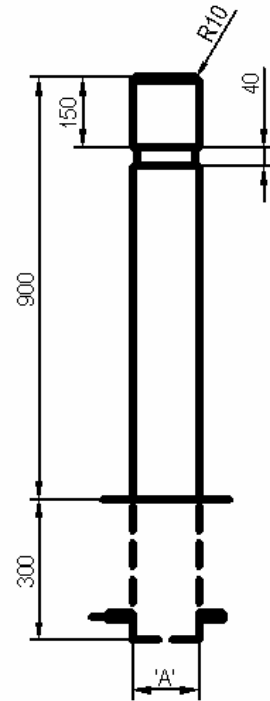

Type C5

Static

The Type C5 range features One deep recessed 40mm wide band.
Optional adhesive reflector strip or painted band.

Mild Steel to BS 1449. Available in various diameters from 114mm to 193mm.
Hot dipped galvanised to BSEN ISO 1461 (1999)
Polyester Powder Coated 40-60 micron.
Add 300mm to root length for Anti-Ram specification.
Mounting options: Static, Removable or Telescopic (Swing Lock)

Model	Name	Mounting	Dia 'A'	Galvanised	PPC	Dome Top
USP103	TYPE C5	Static	114mm	Yes	Option	Option
USP104	TYPE C5	Static	139mm	Yes	Option	Option
USP105	TYPE C5	Static	168mm	Yes	Option	Option
USP106	TYPE C5	Static	193mm	Yes	Option	Option
USP107	TYPE C5	Removable	114mm	Yes	Option	Option
USP108	TYPE C5	Removable	139mm	Yes	Option	Option
USP109	TYPE C5	Telescopic	90mm	Yes	Option	N/A
USP110	TYPE C5	Telescopic	114mm	Yes	Option	N/A

Removable

Telescopic
(Swing Lock)