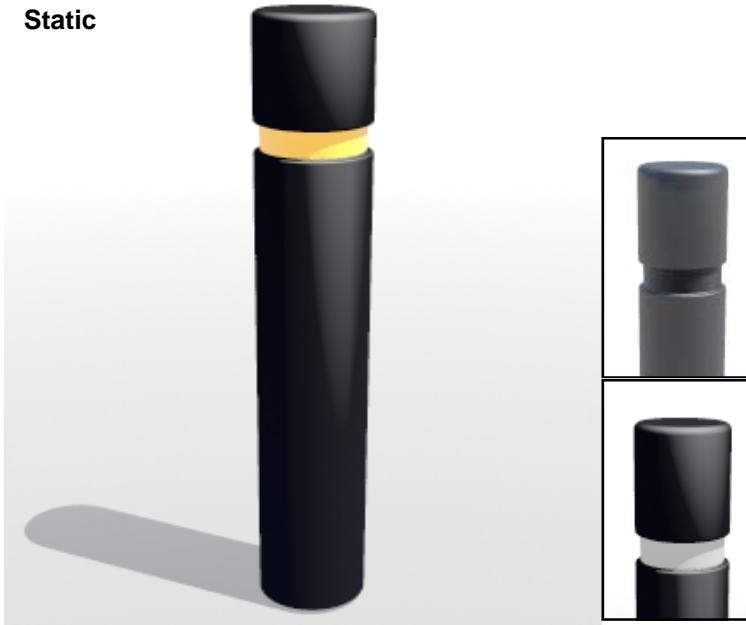

Type C5

Static

The Type C5 range features One deep recessed 40mm wide band.
Optional adhesive reflector strip or painted band.

Mild Steel to BS 1449. Available in various diameters from 114mm to 193mm.
Hot dipped galvanised to BSEN ISO 1461 (1999)
Polyester Powder Coated 40-60 micron.
Add 300mm to root length for Anti-Ram specification.
Mounting options: Static, Removable or Telescopic (Swing Lock)

Model	Name	Mounting	Dia 'A'	Galvanised	PPC	Dome Top
USP103	TYPE C5	Static	114mm	Yes	Option	Option
USP104	TYPE C5	Static	139mm	Yes	Option	Option
USP105	TYPE C5	Static	168mm	Yes	Option	Option
USP106	TYPE C5	Static	193mm	Yes	Option	Option
USP107	TYPE C5	Removable	114mm	Yes	Option	Option
USP108	TYPE C5	Removable	139mm	Yes	Option	Option
USP109	TYPE C5	Telescopic	90mm	Yes	Option	N/A
USP110	TYPE C5	Telescopic	114mm	Yes	Option	N/A

Removable

Telescopic
(Swing Lock)