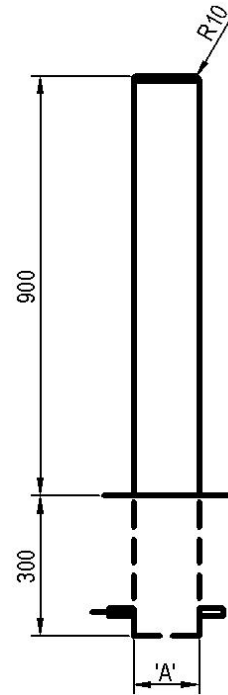

Plain Stainless

The Plain Stainless Steel range features a simple flat top as standard. Dome top available. Optional adhesive reflector strip Etched or painted band.

304 grade, Dull Polished Satin Finish. Optional Mirror Polished finish.
Mounting options: Static or Removable

Mounting options: Static, Removable or Telescopic (Swing Lock)

Name	Mounting	Dia 'A'	Satin Finish	Mirror Finish	Dome Top
USP049	Static	89mm	Yes	Option	Option
USP050	Static	101mm	Yes	Option	Option
USP051	Static	114mm	Yes	Option	Option
USP052	Static	129mm	Yes	Option	Option
USP053	Static	139mm	Yes	Option	Option
USP054	Removable	114mm	Yes	Option	Option
USP055	Removable	139mm	Yes	Option	Option

Removable

Telescopic
(Swing Lock)