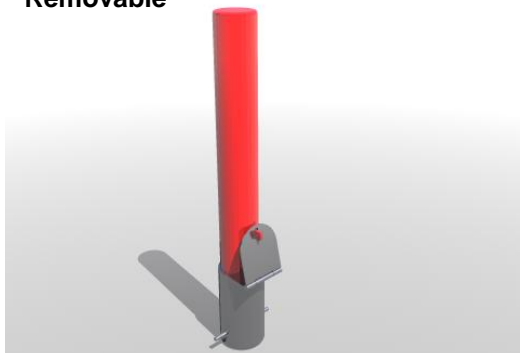

Plain Stainless

The Plain Stainless Steel range features a simple flat top as standard. Dome top available. Optional adhesive reflector strip Etched or painted band.

304 grade, Dull Polished Satin Finish. Optional Mirror Polished finish.
Mounting options: Static or Removable

Mounting options: Static, Removable or Telescopic (Swing Lock)

Name	Mounting	Dia 'A'	Satin Finish	Mirror Finish	Dome Top
USP049	Static	89mm	Yes	Option	Option
USP050	Static	101mm	Yes	Option	Option
USP051	Static	114mm	Yes	Option	Option
USP052	Static	129mm	Yes	Option	Option
USP053	Static	139mm	Yes	Option	Option
USP054	Removable	114mm	Yes	Option	Option
USP055	Removable	139mm	Yes	Option	Option

Removable

Telescopic
(Swing Lock)