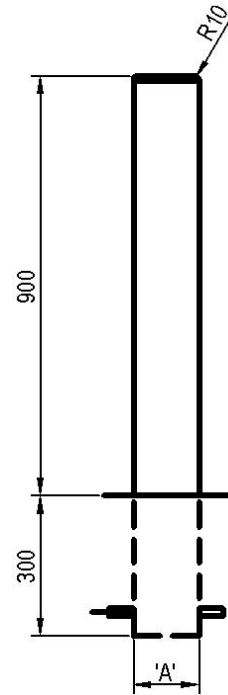

Plain

Static

The low cost of this product makes it suitable for any basic application where simple strength and practicality are the main criteria.

Mild Steel to BS 1449. Available in various diameters from 114mm to 193mm.
Optional Hot dipped galvanised to BSEN ISO 1461 (1999)
Polyester Powder Coated 40-60 micron.

Mounting options: Static, Removable or Telescopic (Swing Lock)

Model	Name	Mounting	Dia 'A'	Galvanised	PPC	Dome Top	Data Sheet
USP041	PLAIN	Static	114mm	Option	Option	Option	USP041.PDF
USP042	PLAIN	Static	139mm	Option	Option	Option	USP042.PDF
USP043	PLAIN	Static	168mm	Option	Option	Option	USP043.PDF
USP044	PLAIN	Static	193mm	Option	Option	Option	USP044.PDF
USP045	PLAIN	Removable	114mm	Option	Option	Option	USP045.PDF
USP046	PLAIN	Removable	139mm	Option	Option	Option	USP046.PDF
USP047	PLAIN	Telescopic	90mm	Option	Option	N/A	USP047.PDF
USP048	PLAIN	Telescopic	114mm	Option	Option	N/A	USP048.PDF

Removable

Telescopic
(Swing Lock)