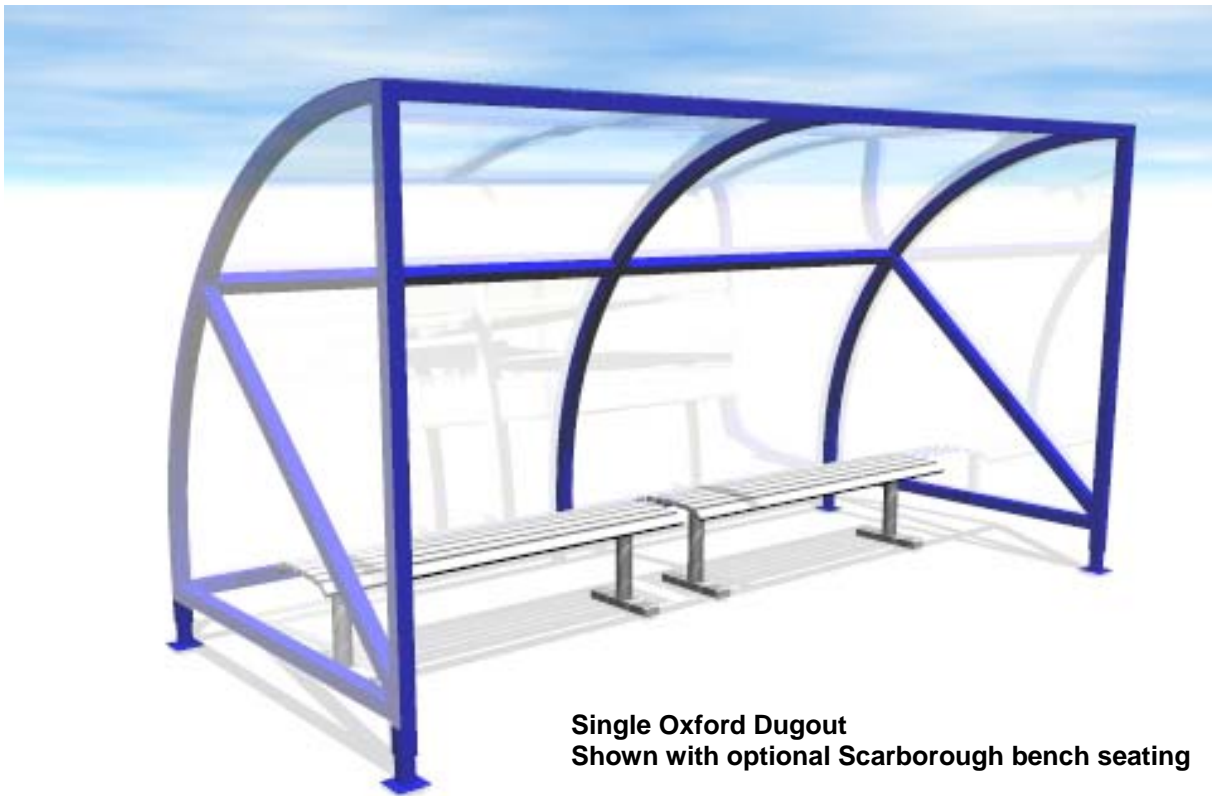

# Oxford "Dugout"

**Single Oxford Dugout**  
Shown with optional Scarborough bench seating

The Urbanfab Oxford Sports "Dugout" Shelter provides shelter for sports pitch activities. The sides are designed to provide High weather protection together with a large occupant capacity.

Standard: PET(G) UV stable Roof Glazing.  
Enclosed End panels included  
Mild Steel frame to BS 1449. Galvanised to BSEN ISO 1461 (1999)  
Available widths: 3000mm, 4000mm, 5000mm

Options: Polyester Powder Coated 40-60 micron.  
Wide range of Mild steel, Stainless steel Integrated or free standing Seating,  
Plate mounted adjustable ground feet.