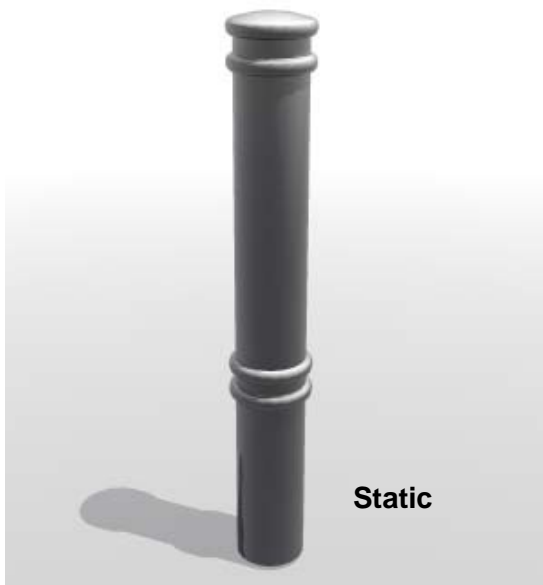

Morpeth 114

The Morpeth 114 decorative Bollard features a Domed top with four 25mm deep bands. More robust and impact resistant than cast steel. Optional Anti Ram specification.

Mild Steel to BS 1449.
Hot dipped galvanised to BSEN ISO 1461 (1999)
Polyester Powder Coated 40-60 micron.

Mounting options: 'Root Mounted' or 'Plate Mounted'.
Removable Version Available.

Removable