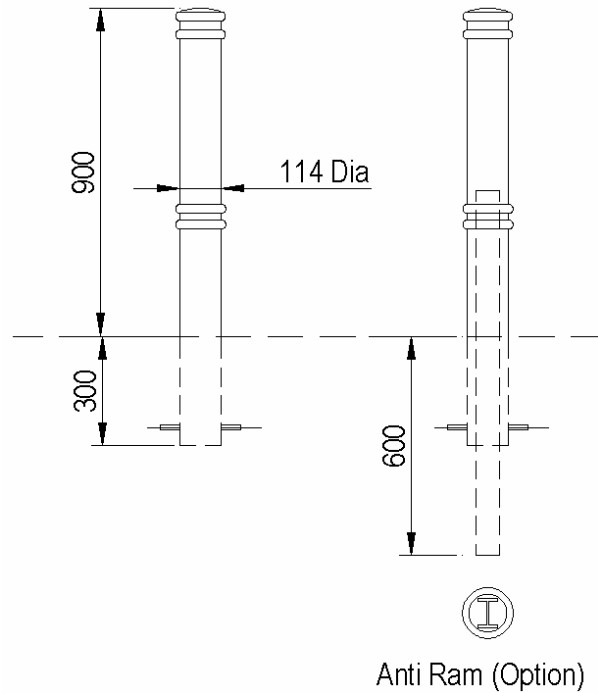

Morpeth 114

The Morpeth 114 decorative Bollard features a Domed top with four 25mm deep bands. More robust and impact resistant than cast steel. Optional Anti Ram specification.

Mild Steel to BS 1449.
Hot dipped galvanised to BSEN ISO 1461 (1999)
Polyester Powder Coated 40-60 micron.

Mounting options: 'Root Mounted' or 'Plate Mounted'.
Removable Version Available.

Removable