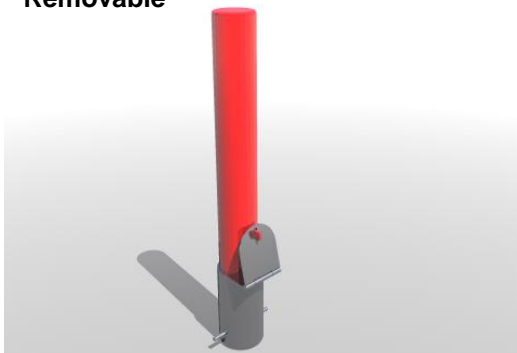

## Lipstic

Static

The Lipstic range features a 45 degree chamfered top. Also available in Stainless Steel. Optional recessed grooves, adhesive reflector strip or painted band. Add 300mm to root length for Anti-Ram specification.

Mild Steel to BS 1449. Available in various diameters from 114mm to 193mm. Hot dipped galvanised to BSEN ISO 1461 (1999). Polyester Powder Coated 40-60 micron.

Mounting options: Static or Removable

Name	Mounting	Dia 'A'	Galvanised	PPC	Bands
USP049	Static	114mm	Yes	Option	Option
USP050	Static	139mm	Yes	Option	Option
USP051	Static	168mm	Yes	Option	Option
USP052	Static	193mm	Yes	Option	Option
USP053	Removable	114mm	Yes	Option	Option
USP054	Removable	139mm	Yes	Option	Option

Removable

Optional Bands