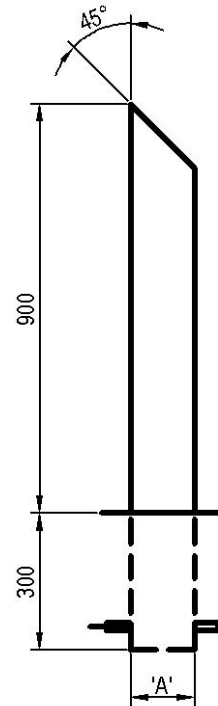

## Lipstic

Static

The Lipstic range features a 45 degree chamfered top. Also available in Stainless Steel. Optional recessed grooves, adhesive reflector strip or painted band. Add 300mm to root length for Anti-Ram specification.

Mild Steel to BS 1449. Available in various diameters from 114mm to 193mm. Hot dipped galvanised to BSEN ISO 1461 (1999). Polyester Powder Coated 40-60 micron.

Mounting options: Static or Removable

Name	Mounting	Dia 'A'	Galvanised	PPC	Bands
USP049	Static	114mm	Yes	Option	Option
USP050	Static	139mm	Yes	Option	Option
USP051	Static	168mm	Yes	Option	Option
USP052	Static	193mm	Yes	Option	Option
USP053	Removable	114mm	Yes	Option	Option
USP054	Removable	139mm	Yes	Option	Option