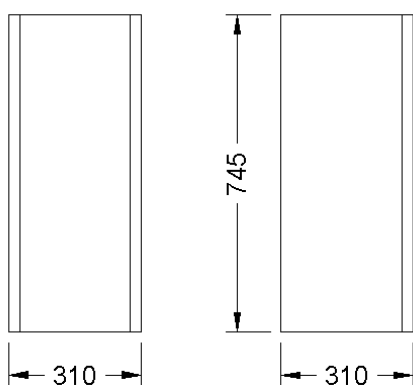

Lancashire (Open Top) 40 or 60 Litre

The Lancashire Litter Bin is available with open or enclosed top. (Open top shown).
Manufactured from zinc plated mild steel sheet Lift out Galvanised waste liner with internal handle.
40 or 60 Litre versions.
Post or Wall Mounted bracket options.

Polyester Powder Coated to suit your colour requirements.
Also Available in Stainless Steel Satin Finish.

Mild Steel to BS 1449.
Hot dipped galvanised to BSEN ISO 1461 (1999)

60 Litre Capacity

40 Litre Capacity