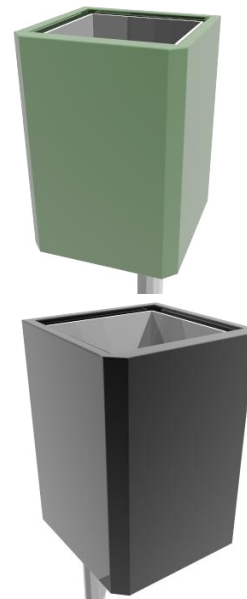

Lancashire (Open Top) 40 or 60 Litre

The Lancashire Litter Bin is available with open or enclosed top. (Open top shown).
Manufactured from zinc plated mild steel sheet Lift out Galvanised waste liner with internal handle.
40 or 60 Litre versions.
Post or Wall Mounted bracket options.

Polyester Powder Coated to suit your colour requirements.
Also Available in Stainless Steel Satin Finish.

Mild Steel to BS 1449.
Hot dipped galvanised to BSEN ISO 1461 (1999)

60 Litre Capacity

40 Litre Capacity