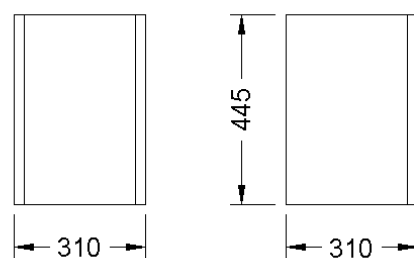

Lancashire (Open Top) 40 or 60 Litre

The Lancashire Litter Bin is available with open or enclosed top. (Open top shown).
Manufactured from zinc plated mild steel sheet Lift out Galvanised waste liner with internal handle.
40 or 60 Litre versions.
Post or Wall Mounted bracket options.

Polyester Powder Coated to suit your colour requirements.
Also Available in Stainless Steel Satin Finish.

Mild Steel to BS 1449.
Hot dipped galvanised to BSEN ISO 1461 (1999)

60 Litre Capacity

40 Litre Capacity