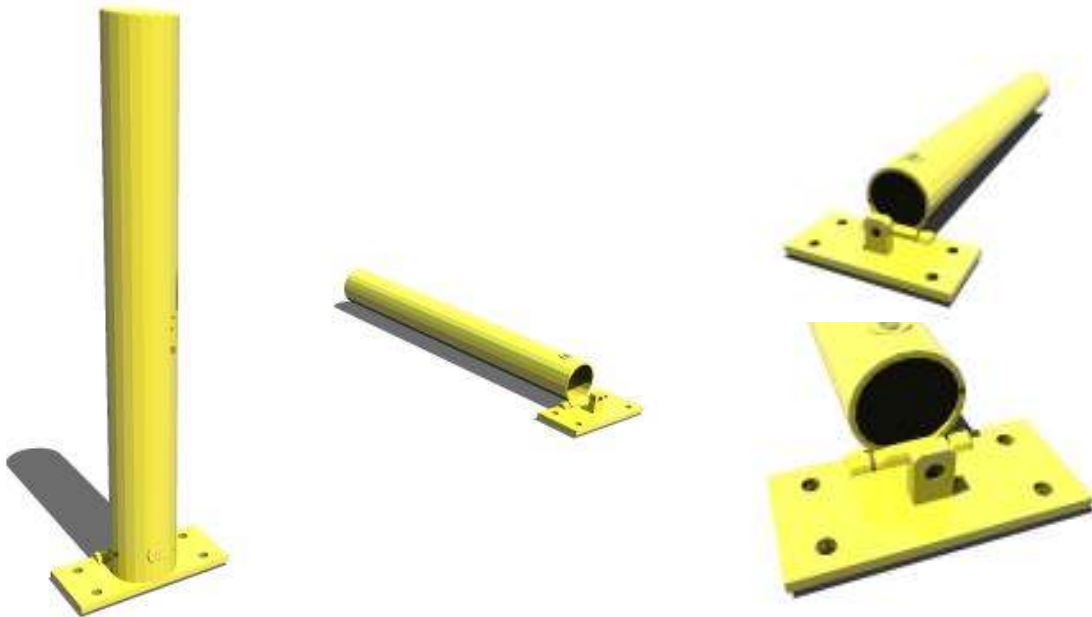

Folding

The Folding Bollard can be derived from any standard bollard top in the Urbanfab range. Innovative low maintenance design ensure trouble free working life. Bullit lock supplied. Only available in 75mm or 89mm diameter. Stainless Steel option available

Mild Steel to BS 1449.
Hot dipped galvanised to BSEN ISO 1461 (1999)
Polyester Powder Coated 40-60 micron.

Root mounted or Plate Mounted