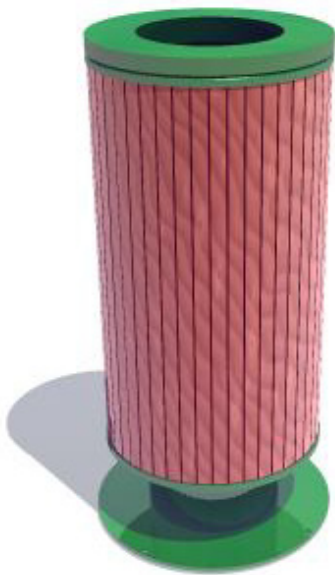

# Cumberland

**50 Litre**

The Cumberland Litter Bin is manufactured from "spun" steel with decorative Hardwood strip cladding.

Removable 50 Litre capacity Galvanised waste liner.  
Polyester Powder Coated to suit your colour requirements.

Also Available in Stainless Steel Satin Finish.

Mild Steel to BS 1449.  
Hot dipped galvanised to BSEN ISO 1461 (1999)  
Polyester Powder Coated 40-60 micron.

**50 Litre**