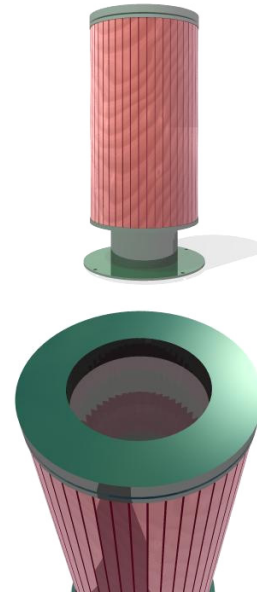

# Cumberland

**50 Litre**

The Cumberland Litter Bin is manufactured from "spun" steel with decorative Hardwood strip cladding.

Removable 50 Litre capacity Galvanised waste liner.  
Polyester Powder Coated to suit your colour requirements.

Also Available in Stainless Steel Satin Finish.

Mild Steel to BS 1449.  
Hot dipped galvanised to BSEN ISO 1461 (1999)  
Polyester Powder Coated 40-60 micron.

**50 Litre**