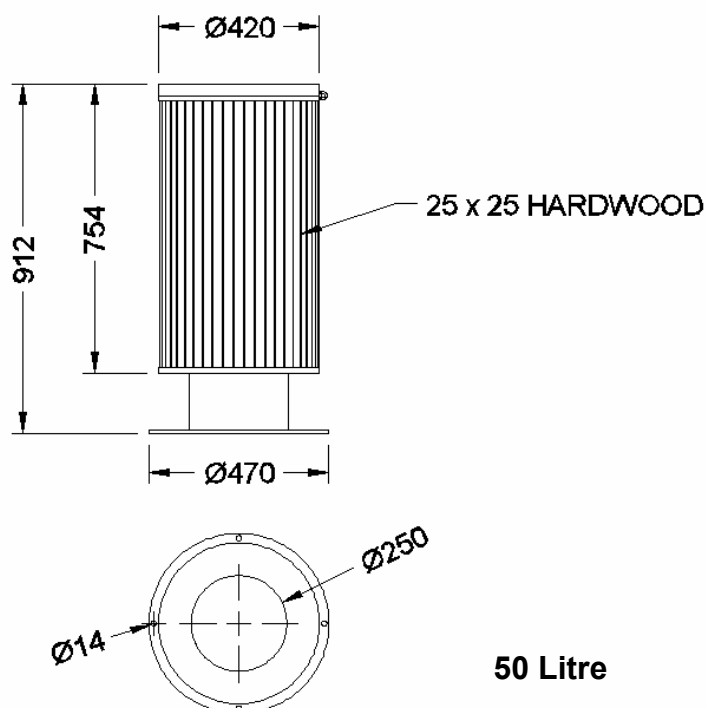

# Cumberland

**50 Litre**

The Cumberland Litter Bin is manufactured from "spun" steel with decorative Hardwood strip cladding.

Removable 50 Litre capacity Galvanised waste liner.  
Polyester Powder Coated to suit your colour requirements.

Also Available in Stainless Steel Satin Finish.

Mild Steel to BS 1449.  
Hot dipped galvanised to BSEN ISO 1461 (1999)  
Polyester Powder Coated 40-60 micron.

**50 Litre**