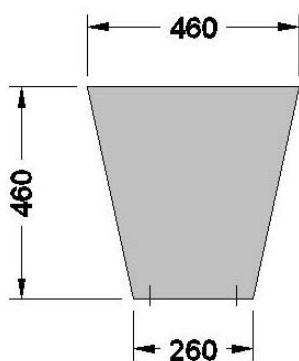

Dark Grey - Dark Wood