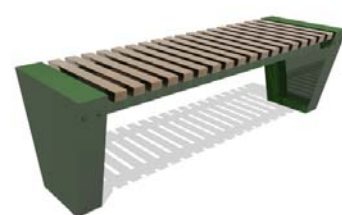

Beaufront Eco Straight Bench

Silver - Dark Wood

Silver - Light Wood

The Beaufront Straight Bench Seat is ideal for the Garden, School or workplace. Manufactured from Mild Steel with Softwood timber slats. Specifically designed for Exterior use. Choice of standard Polyester Powder Coated Frame Colours: Silver, Dark Grey & Green
Choice of wood finishes: Light or Dark
This product must be securely fastened to the ground (Fixing kit included)
Supplied Fully assembled or fast (8 bolts) kit

A complementing Curved Bench Seat is also available.

Dark Grey - Dark Wood

Green - Light Wood

Green - Dark Wood