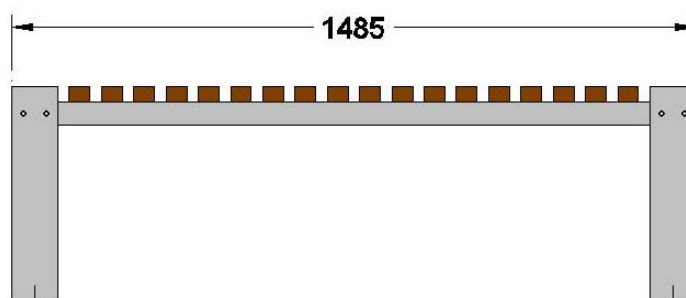

Beaufront Eco Straight Bench

Silver - Dark Wood

Silver - Light Wood

The Beaufront Straight Bench Seat is ideal for the Garden, School or workplace. Manufactured from Mild Steel with Softwood timber slats. Specifically designed for Exterior use. Choice of standard Polyester Powder Coated Frame Colours: Silver, Dark Grey & Green
Choice of wood finishes: Light or Dark
This product must be securely fastened to the ground (Fixing kit included)
Supplied Fully assembled or fast (8 bolts) kit

A complementing Curved Bench Seat is also available.

Dark Grey - Dark Wood

Green - Light Wood

Green - Dark Wood