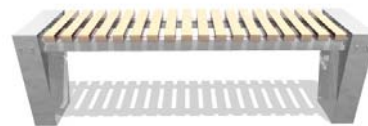

Beaufront Eco Straight Bench

Silver - Dark Wood

Silver - Light Wood

The Beaufront Straight Bench Seat is ideal for the Garden, School or workplace. Manufactured from Mild Steel with Softwood timber slats. Specifically designed for Exterior use. Choice of standard Polyester Powder Coated Frame Colours: Silver, Dark Grey & Green
Choice of wood finishes: Light or Dark
This product must be securely fastened to the ground (Fixing kit included)
Supplied Fully assembled or fast (8 bolts) kit

A complementing Curved Bench Seat is also available.

Dark Grey - Dark Wood

Green - Light Wood

Green - Dark Wood