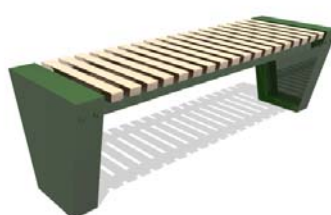

Beaufront Eco Straight Bench

Silver - Dark Wood

Silver - Light Wood

The Beaufront Straight Bench Seat is ideal for the Garden, School or workplace. Manufactured from Mild Steel with Softwood timber slats. Specifically designed for Exterior use. Choice of standard Polyester Powder Coated Frame Colours: Silver, Dark Grey & Green
Choice of wood finishes: Light or Dark
This product must be securely fastened to the ground (Fixing kit included)
Supplied Fully assembled or fast (8 bolts) kit

A complementing Curved Bench Seat is also available.

Dark Grey - Dark Wood

Green - Light Wood

Green - Dark Wood