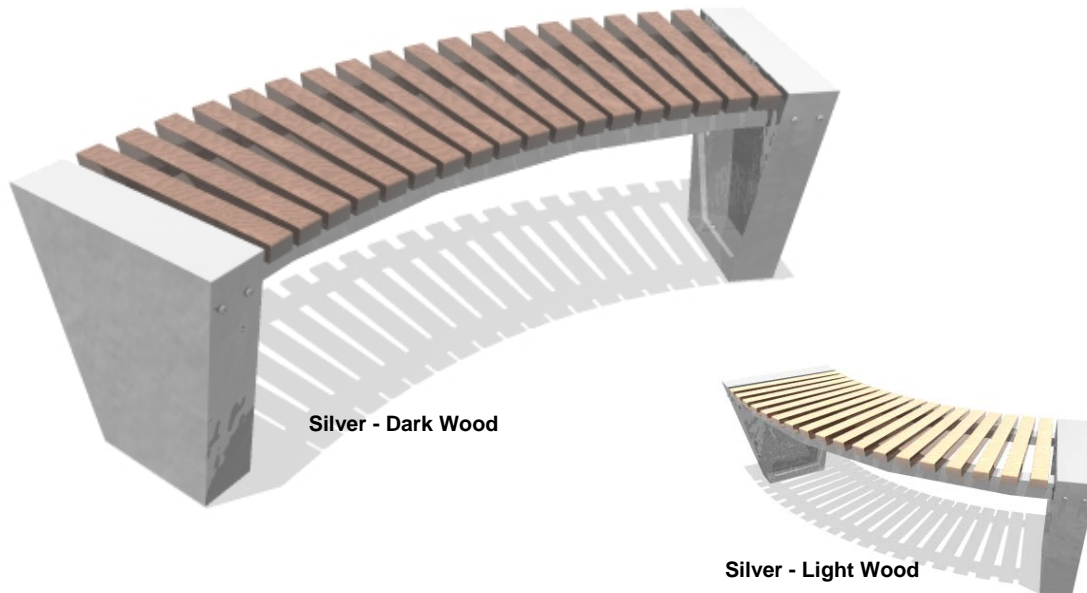

Beaufront Eco Curved Bench

The Beaufront Curved segment Bench Seat is ideal for the Garden, School or workplace. Manufactured from Mild Steel with Softwood timber slats. Specifically designed for Exterior use. Choice of standard Polyester Powder Coated Frame Colours: Silver, Dark Grey & Green
Choice of wood finishes: Light or Dark
This product must be securely fastened to the ground (Fixing kit included)
Supplied Fully assembled or fast (8 bolts) kit

A complementing Straight Bench Seat is also available.